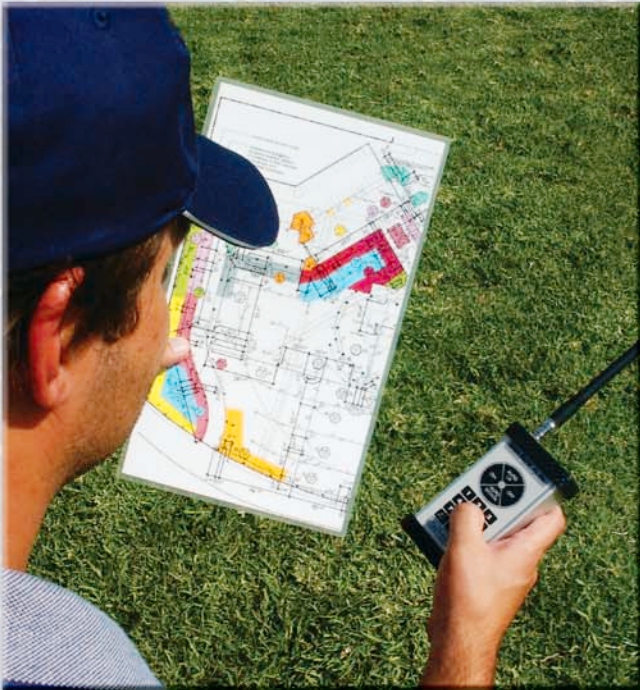

# PRO MAX

**The Professional Contractor's Best Friend!**

**The Pro Max hand held remote makes troubleshooting  
a one man, one remote operation. Save time and  
money, put Pro Max to work for you today!**

## Versatility

- Pro Max-UA can be used with any manufacturers' 24-volt controller.
- Independent control of master valve and/or pump.
- Single or multi-station on/off capability for testing system hydraulics.
- Timed station operation selectable from 1 to 60 minutes.
- Control up to 999 individual controllers from a single transmitter with the optional internal Permanent Mount Receiver (PMR).
- Turn a program on or off (when used with RME Sentar II, RME Eagle or Evolution DX2 controllers).

## Intelligence/Protection

- Detects (provides an audible alert) and protects against field wiring short circuits.
- No more popped circuit breakers or blown fuses during installation checkout.
- Receiver has built-in safety default to automatically turn station off after 60 minutes.
- Audible transmit and receiver tones verify proper Pro Max operation at all times.
- Transmitter has a single field replaceable lithium battery, which means no charging required.
- Audible low battery alert. One battery will last a season under normal conditions.

## Durability/Reliability

- Tough, rugged all metal construction with shock-absorbing bumpers.
- Water and mud resistant; take it to the trenches with you.
- Will not chip, peel or rust.
- Fits in shirt or pants pocket or use convenient belt clip.
- Comes with a hard cover case for carefree transportation.
- Rain Master is the only manufacturer which utilizes three mechanisms to ensure interference-free communications:
  - Digital filtering
  - Factory set receiver access codes
  - VHF FM communication